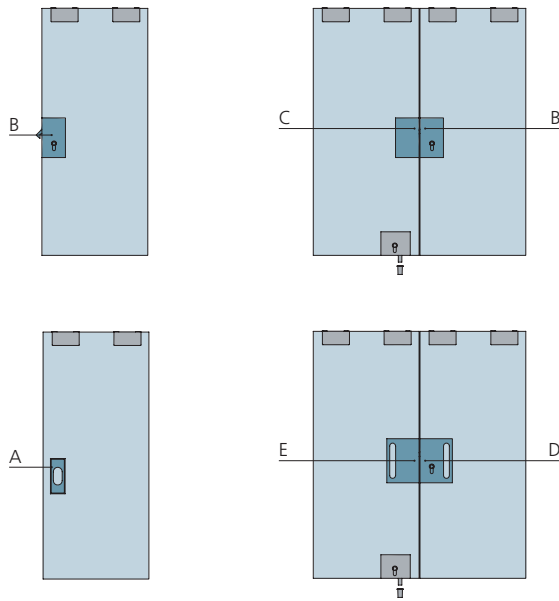

**CERNIERE SCORREVOLI:
ACCESSORI**

**HINGS SLIDING SYSTEMS:
ACCESSORIES**

LEGENDA / LEGENDA

portata / load	spessori / thickness
-	8 - 12

ART. 232A